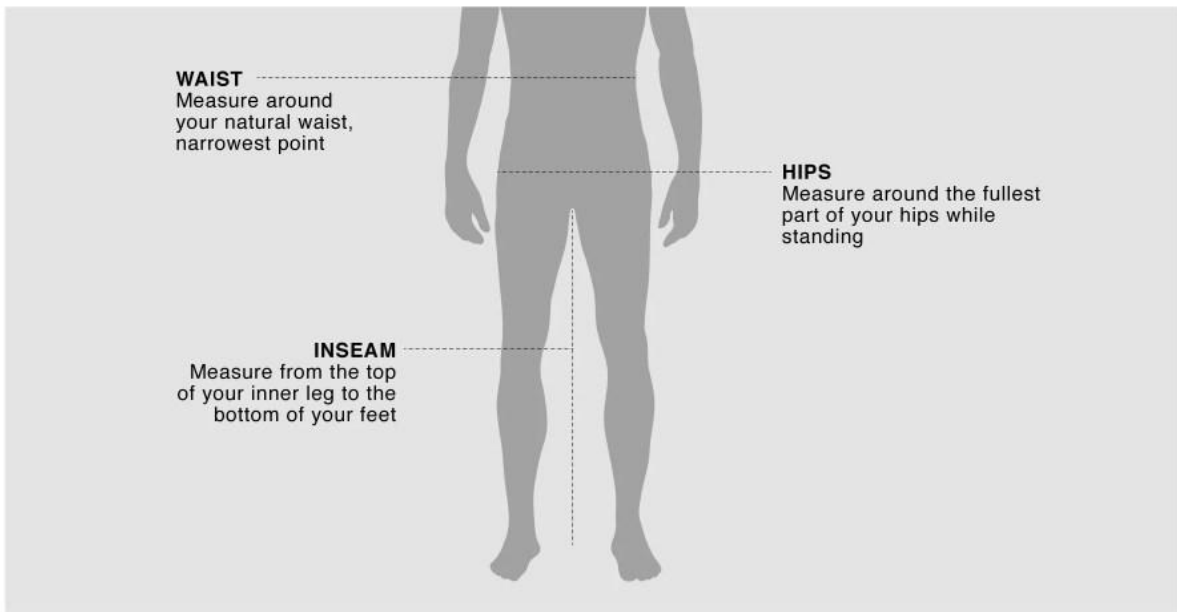

MEN'S TOPS (CENTIMETERS)

SIZE	S	M	L	XL	2XL	3XL	4XL
CHEST (CM)	91.5 - 99	99 - 104	104 - 109	109 - 117	117 - 124.5	124.5 - 132	132 - 140
WAIST (CM)	73.5 - 78.5	78.5 - 84	84 - 89	89 - 96.5	96.5 - 101.5	101.5 - 109	109 - 117
HIP (CM)	89 - 96.5	96.5 - 104	104 - 112	112 - 117	117 - 124.5	124.5 - 129.5	129.5 - 137

** The chart refers to body measurements and not the dimensions of the article. Make sure tape is straight & stretched. **

MEN'S BOTTOMS (CENTIMETERS)

SIZE	S	M	L	XL	2XL	3XL
WAIST (CM)	73.5 - 78.5	78.5 - 84	84 - 89	96.5 - 101.5	101.5 - 109	124.5 - 132
HIP (CM)	89 - 96.5	96.5 - 104	104 - 112	112 - 117	117 - 124.5	124.5 - 129.5
LEG LENGTH (CM)	81	81	81 - 82.5	82.5 - 83.5	83.5 - 85	85

WOMEN'S TOPS (CENTIMETERS)

SIZE	XS	S	M	L	XL	2XL
BUST (CM)	82.5 - 86.4	86.4 - 90.2	90.2 - 94	94 - 97.75	97.75 - 104	104 - 110.5
WAIST (CM)	64.75 - 68.5	68.5 - 72.4	72.4 - 76.2	76.2 - 80	80 - 86.4	86.4 - 92.75
HIP (CM)	89 - 95.25	95.25 - 99	99 - 103	103 - 106.75	106.75 - 113	113 - 119.4

** The chart refers to body measurements and not the dimensions of the article. Make sure tape is straight & stretched. **

WOMEN'S FOOTWEAR SIZING & CONVERSION GUIDE

US WOMEN	UK M	EURO M	JP
6	3.5	36	24.0
6.5	4	37	24.7
7.5	5	38	25.3
8.5	6	39	26
9	6.5	40	26.7
10	7.5	41	27.3