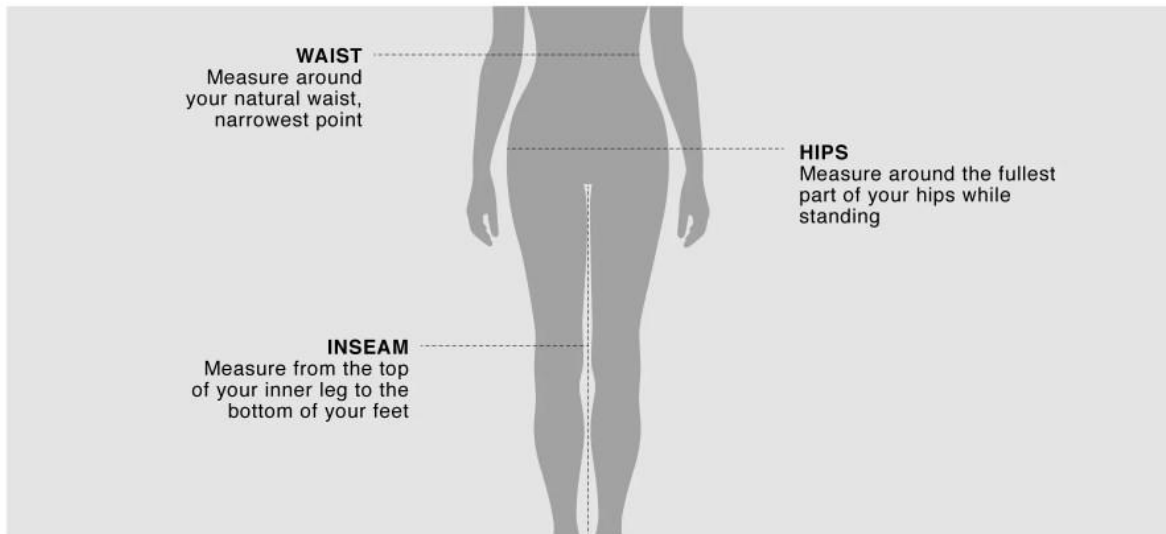

UNISEX FOOTWEAR SIZING & CONVERSION GUIDE

US WOMEN	UK M	EURO M	JP
4.5	3.5	36	24
5.5	4.5	37	24.7
6	5	38	25.3
7	6	39	26
7.5	6.5	40	26.7
8.5	7.5	41	27.3
9	8	42	28
10	9	43	28.7
10.5	9.5	44	29.3
11.5	10.5	45	30
12	11	46	30.7

WOMEN'S TOPS (CENTIMETERS)

SIZE	XS	S	M	L	XL	2XL
BUST (CM)	82.5 - 86.4	86.4 - 90.2	90.2 - 94	94 - 97.75	97.75 - 104	104 - 110.5
WAIST (CM)	64.75 - 68.5	68.5 - 72.4	72.4 - 76.2	76.2 - 80	80 - 86.4	86.4 - 92.75
HIP (CM)	89 - 95.25	95.25 - 99	99 - 103	103 - 106.75	106.75 - 113	113 - 119.4

** The chart refers to body measurements and not the dimensions of the article. Make sure tape is straight & stretched. **

WOMEN'S BOTTOMS (CENTIMETERS)

SIZE	XS	S	M	L	XL	2XL
WAIST (CM)	64.75 - 68.5	68.5 - 72.4	84 - 89	96.5 - 101.5	101.5 - 109	124.5 - 132
HIP (CM)	89 - 95.25	95.25 - 99	99 - 103	103 - 106.75	106.75 - 113	113 - 119.4
LEG LENGTH (CM)	78 - 79	79 - 80	80 - 81	81 - 82	82 - 83	82 - 83