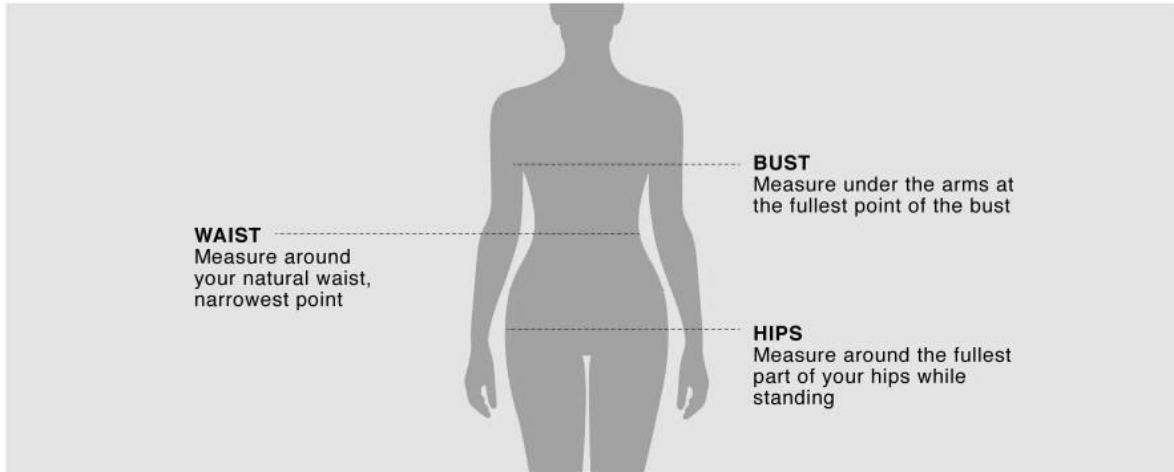

UNISEX FOOTWEAR SIZING & CONVERSION GUIDE

US WOMEN	UK M	EURO M	JP
4.5	3.5	36	24
5.5	4.5	37	24.7
6	5	38	25.3
7	6	39	26
7.5	6.5	40	26.7
8.5	7.5	41	27.3
9	8	42	28
10	9	43	28.7
10.5	9.5	44	29.3
11.5	10.5	45	30
12	11	46	30.7

WOMEN'S TOPS (CENTIMETERS)

SIZE	XS	S	M	L	XL	2XL
BUST (CM)	82.5 - 86.4	86.4 - 90.2	90.2 - 94	94 - 97.75	97.75 - 104	104 - 110.5
WAIST (CM)	64.75 - 68.5	68.5 - 72.4	72.4 - 76.2	76.2 - 80	80 - 86.4	86.4 - 92.75
HIP (CM)	89 - 95.25	95.25 - 99	99 - 103	103 - 106.75	106.75 - 113	113 - 119.4

** The chart refers to body measurements and not the dimensions of the article. Make sure tape is straight & stretched. **