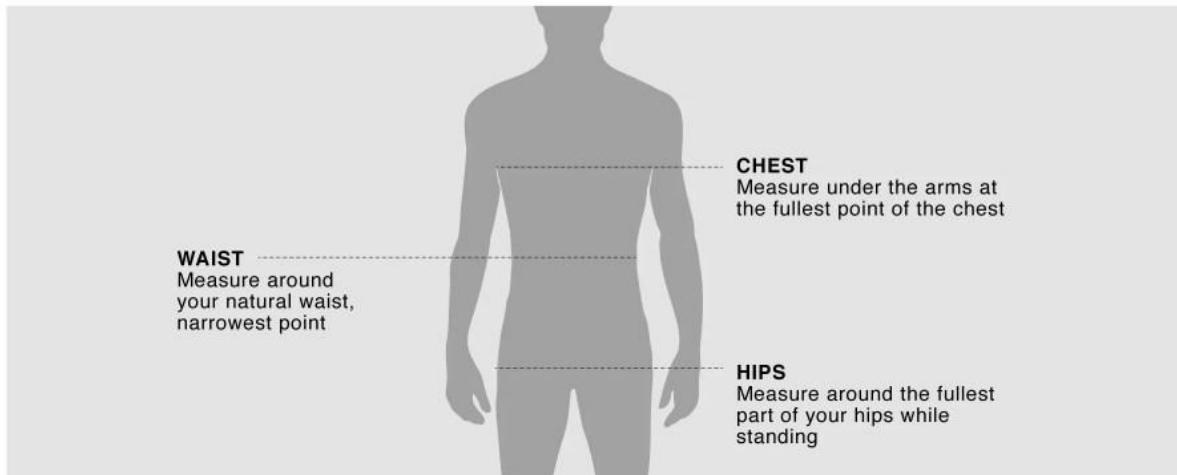

MEN'S TOPS (CENTIMETERS)

SIZE	S	M	L	XL	2XL	3XL	4XL
CHEST (CM)	91.5 - 99	99 - 104	104 - 109	109 - 117	117 - 124.5	124.5 - 132	132 - 140
WAIST (CM)	73.5 - 78.5	78.5 - 84	84 - 89	89 - 96.5	96.5 - 101.5	101.5 - 109	109 - 117
HIP (CM)	89 - 96.5	96.5 - 104	104 - 112	112 - 117	117 - 124.5	124.5 - 129.5	129.5 - 137

** The chart refers to body measurements and not the dimensions of the article. Make sure tape is straight & stretched. **

MEN'S BOTTOMS (CENTIMETERS)

SIZE	S	M	L	XL	2XL	3XL
WAIST (CM)	73.5 - 78.5	78.5 - 84	84 - 89	96.5 - 101.5	101.5 - 109	124.5 - 132
HIP (CM)	89 - 96.5	96.5 - 104	104 - 112	112 - 117	117 - 124.5	124.5 - 129.5
LEG LENGTH (CM)	81	81	81 - 82.5	82.5 - 83.5	83.5 - 85	85

** The chart refers to body measurements and not the dimensions of the article. Make sure tape is straight & stretched. **

WOMEN'S FOOTWEAR SIZING & CONVERSION GUIDE

US WOMEN	UK M	EURO M	JP
6	3.5	36	24.0
6.5	4	37	24.7
7.5	5	38	25.3
8.5	6	39	26
9	6.5	40	26.7
10	7.5	41	27.3

UNISEX FOOTWEAR SIZING & CONVERSION GUIDE

US WOMEN	UK M	EURO M	JP
4.5	3.5	36	24
5.5	4.5	37	24.7
6	5	38	25.3
7	6	39	26
7.5	6.5	40	26.7
8.5	7.5	41	27.3
9	8	42	28
10	9	43	28.7
10.5	9.5	44	29.3
11.5	10.5	45	30
12	11	46	30.7